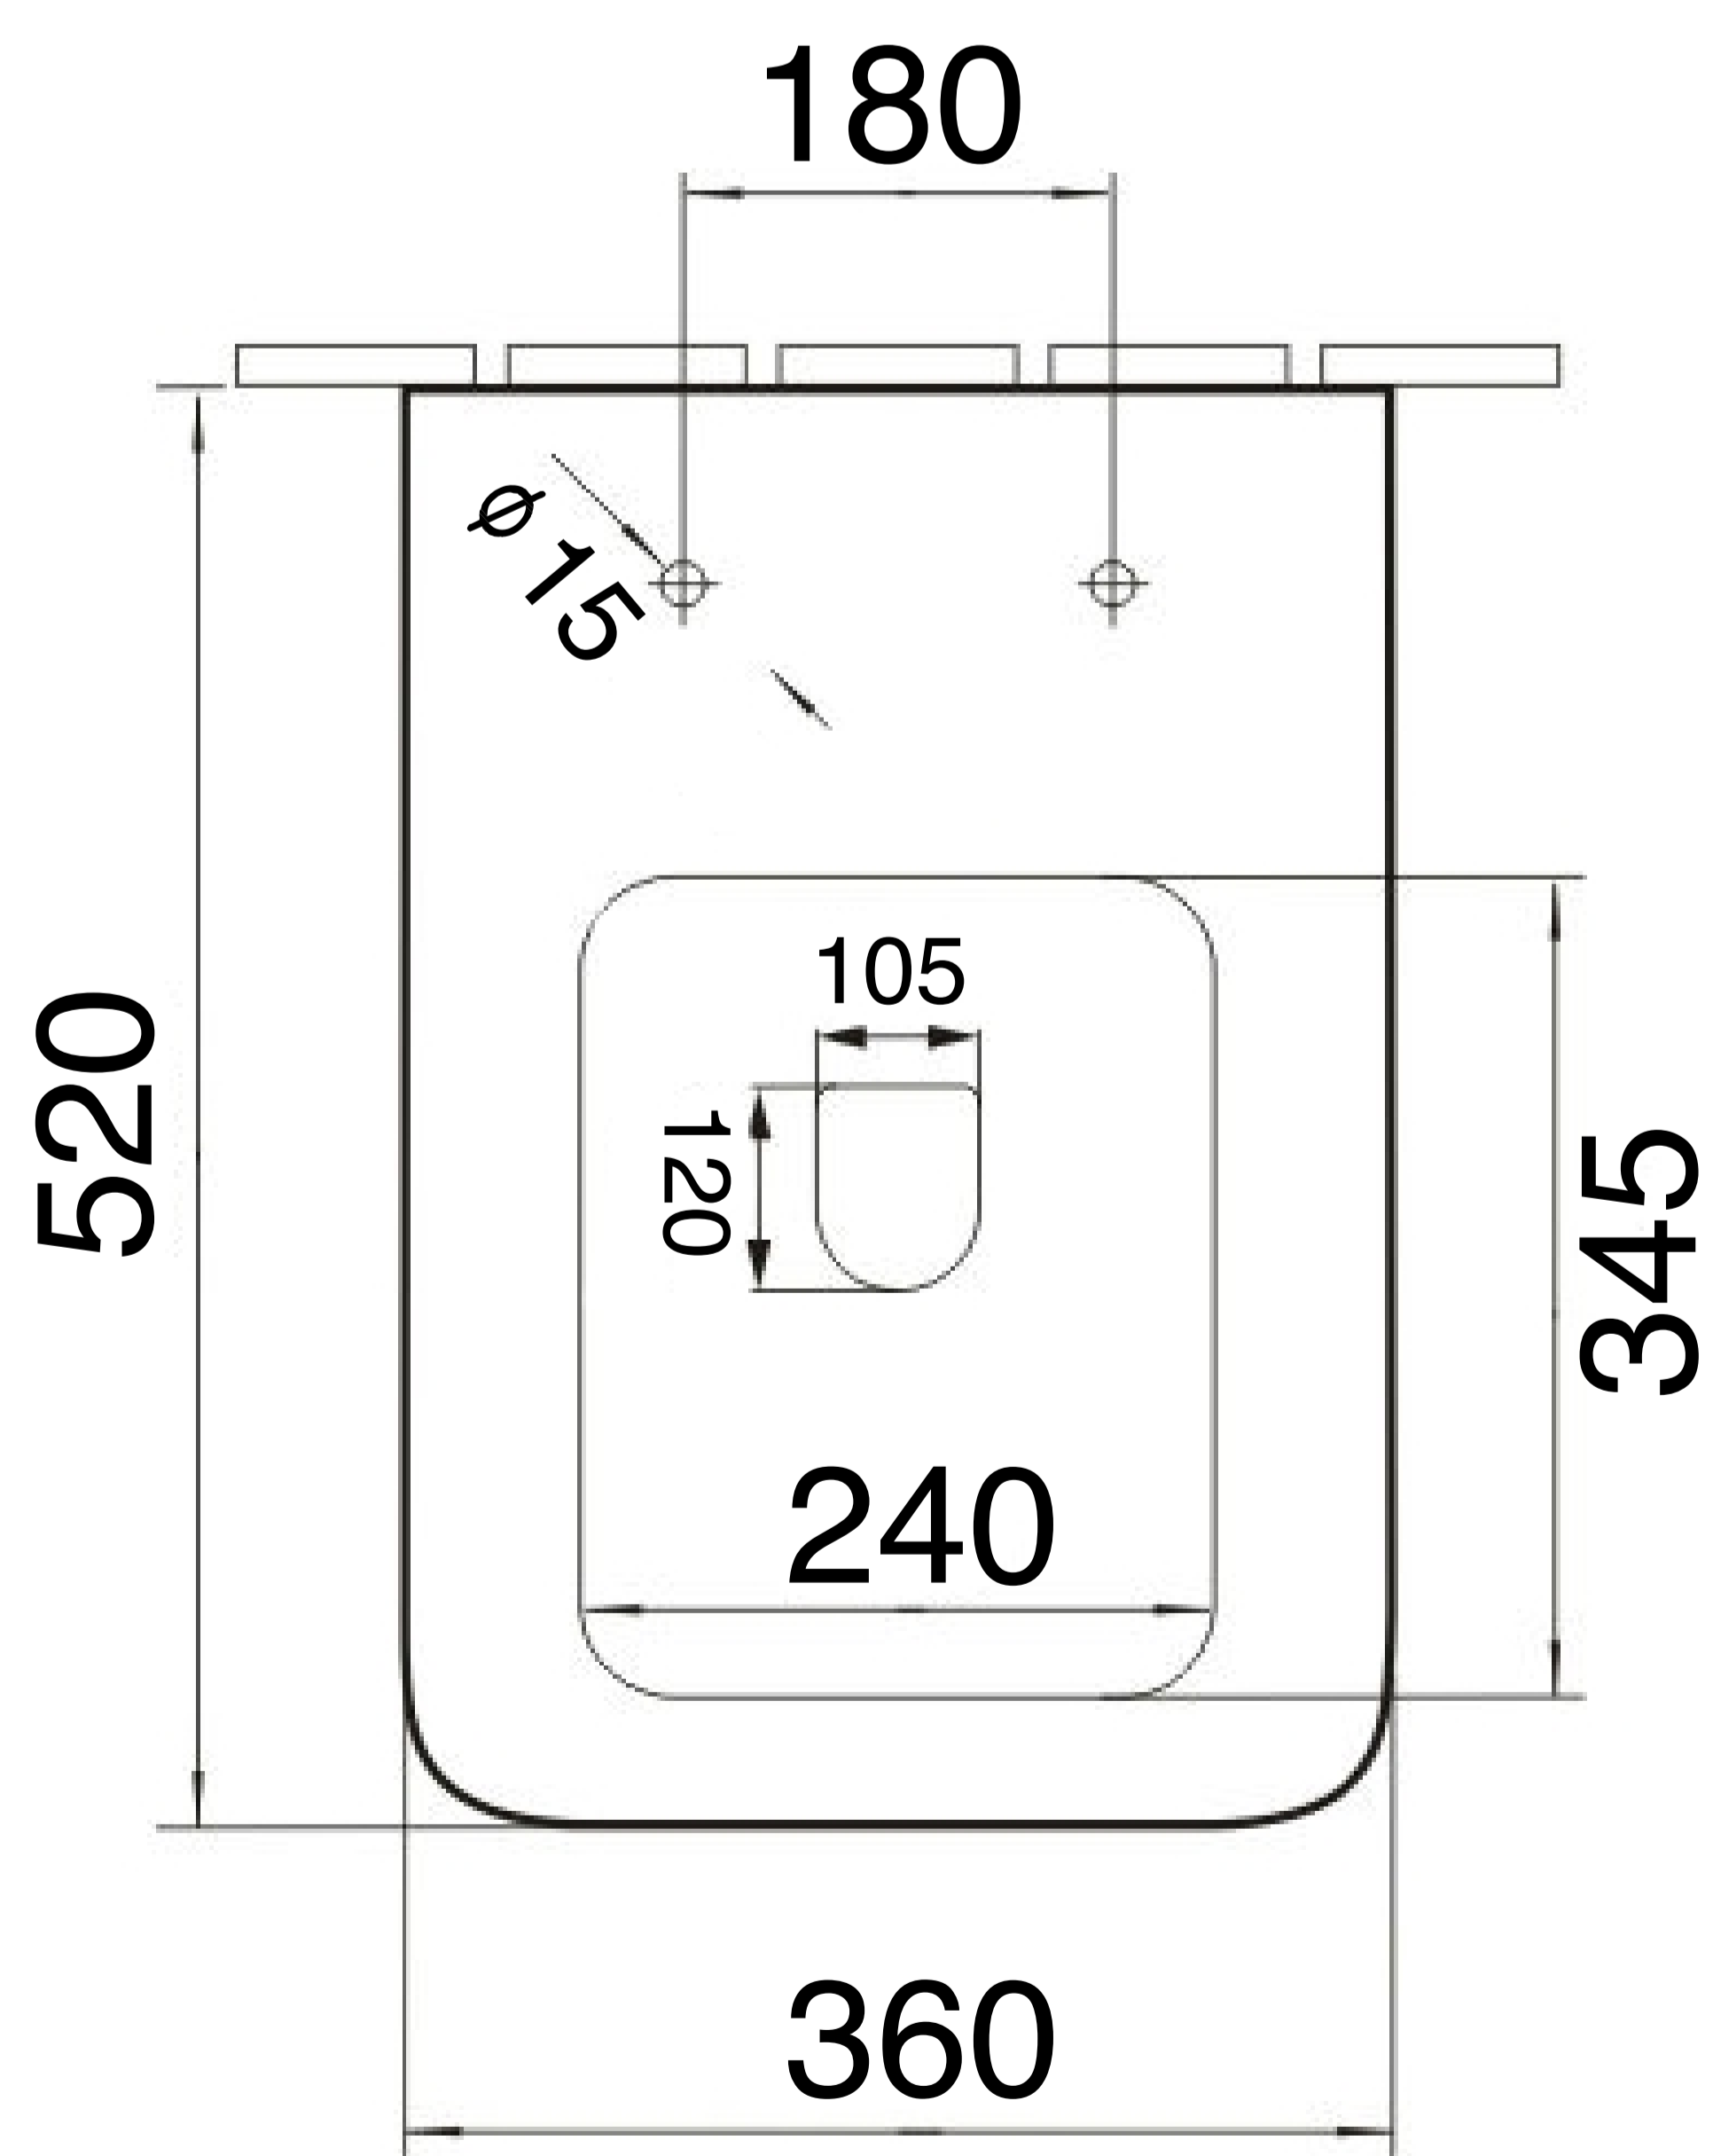

Rimless WC with Slim UF Seat Cover

Product Code : 1851

Technical Drawing

All dimension are in **mm**