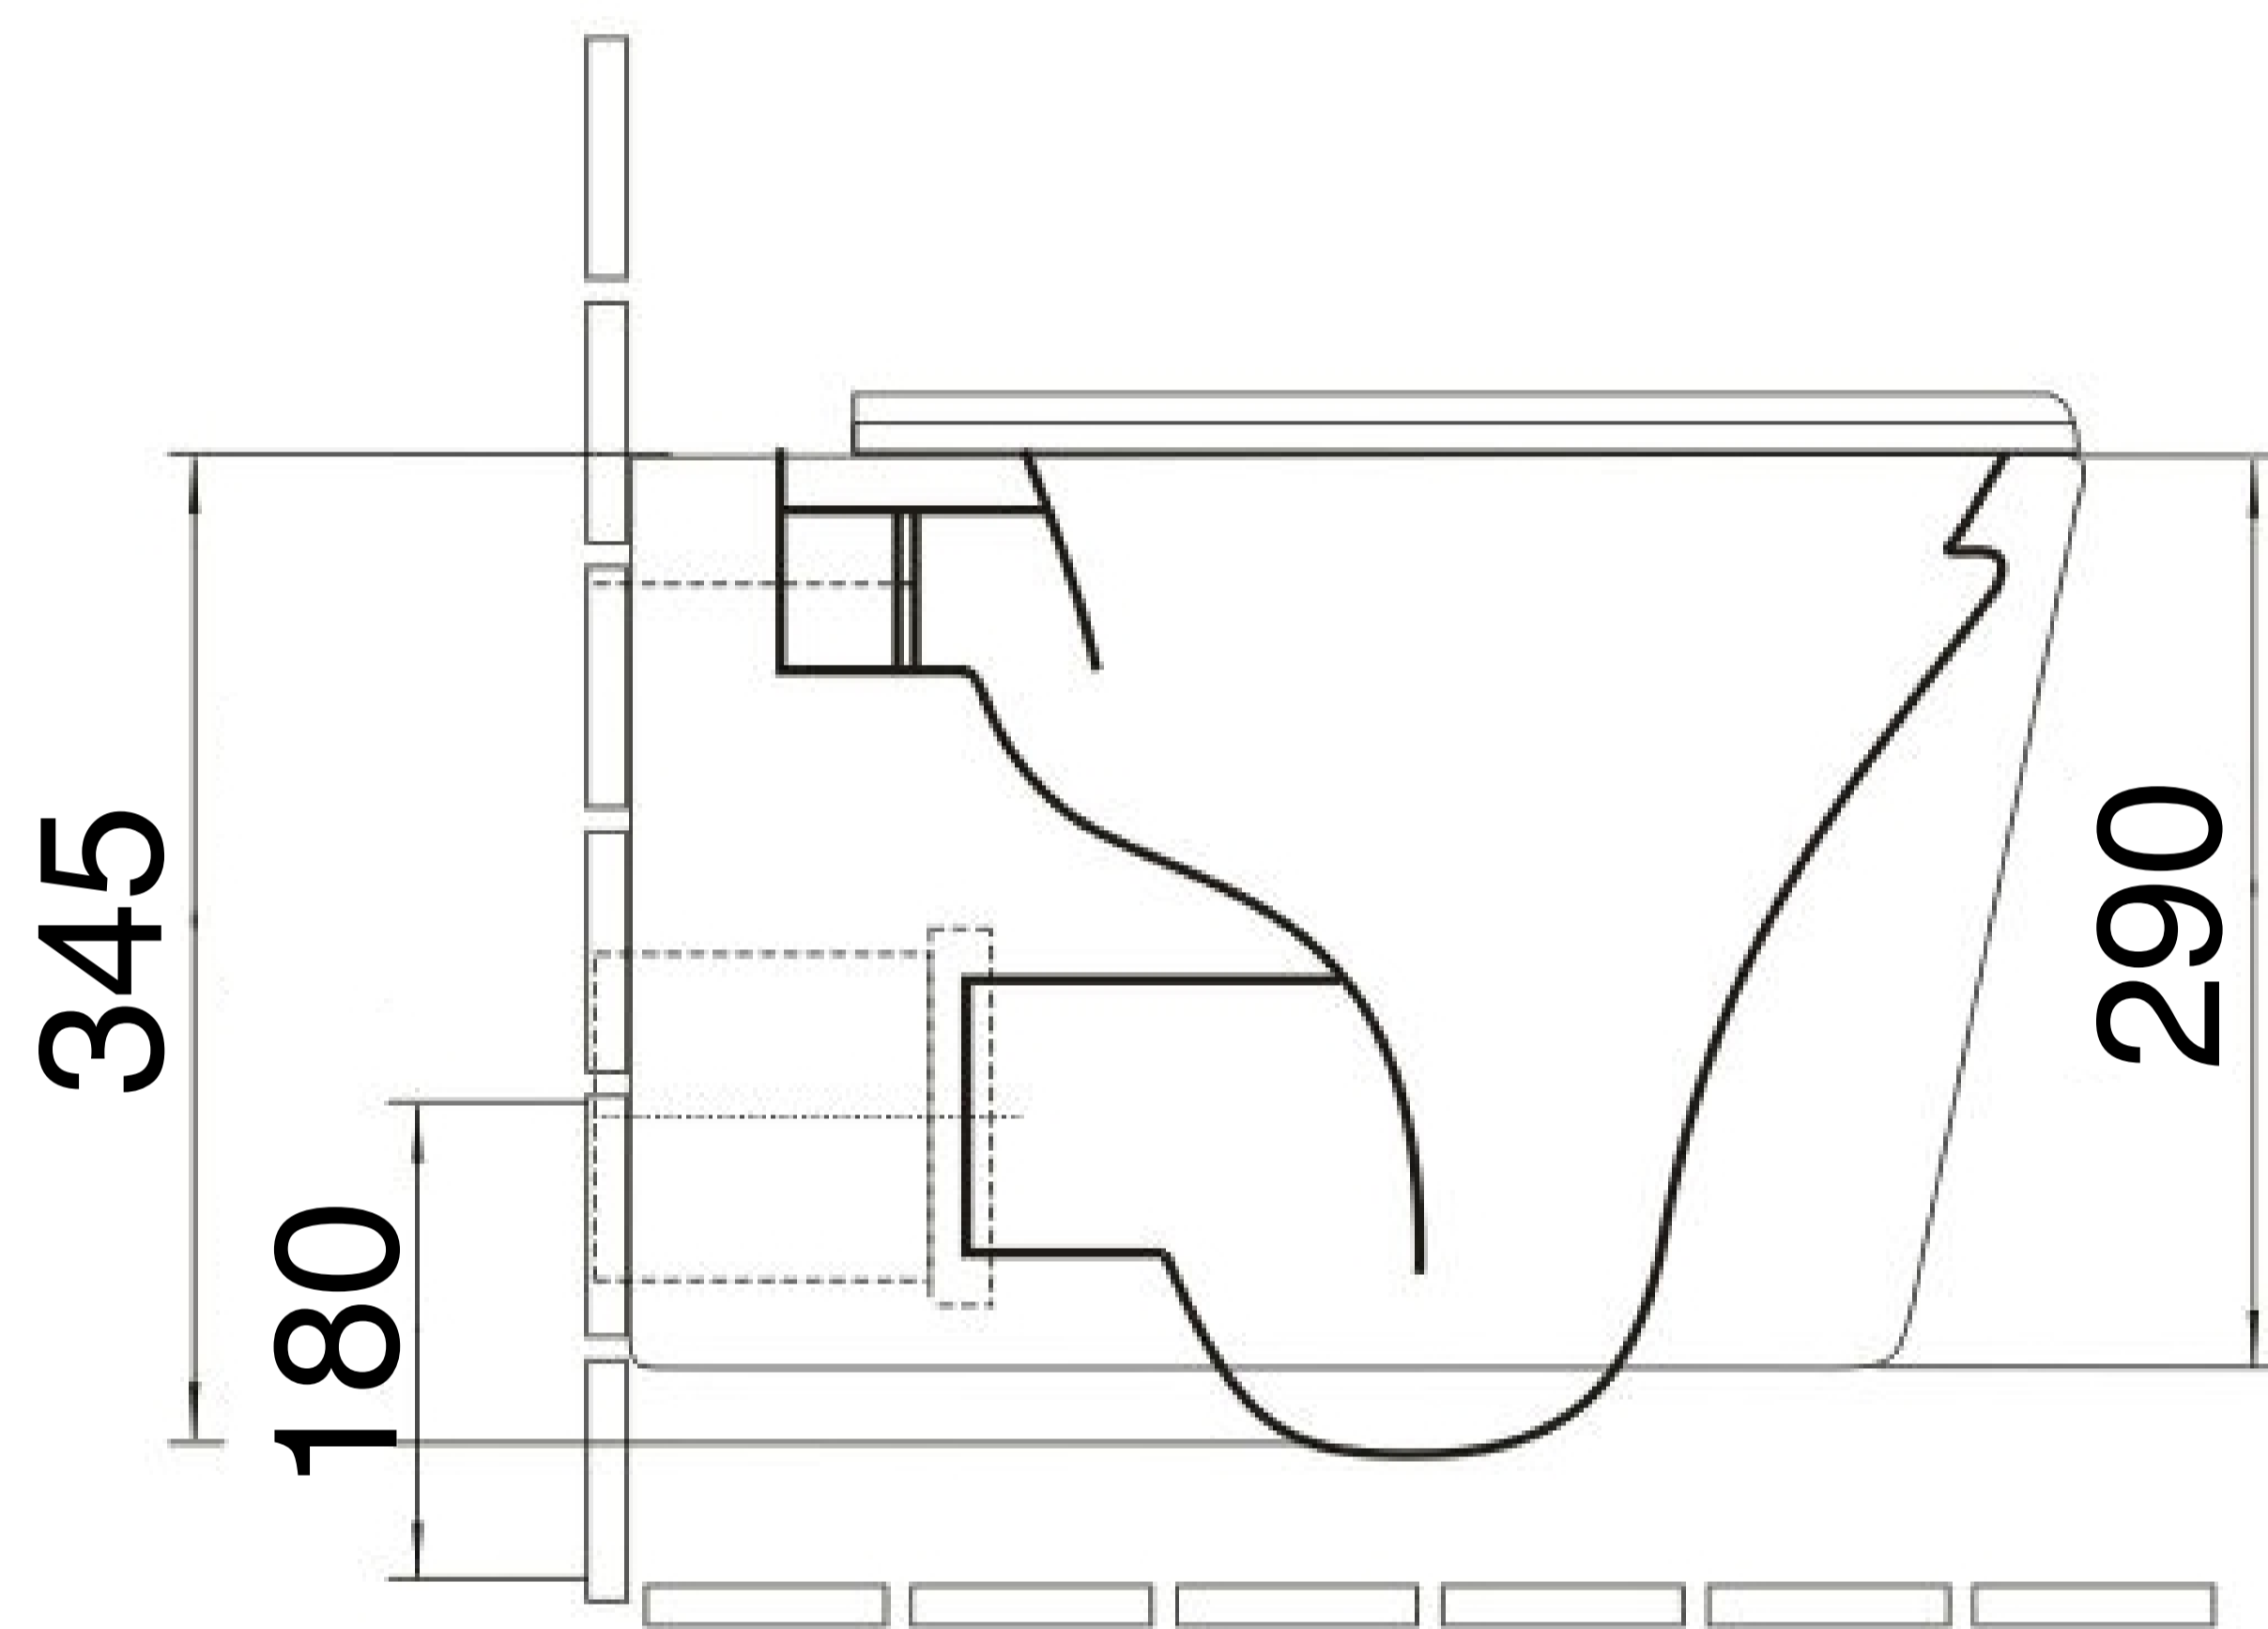

Rimless WC with Slim UF Seat Cover

Product Code : 1851

Technical Drawing

All dimension are in **mm**