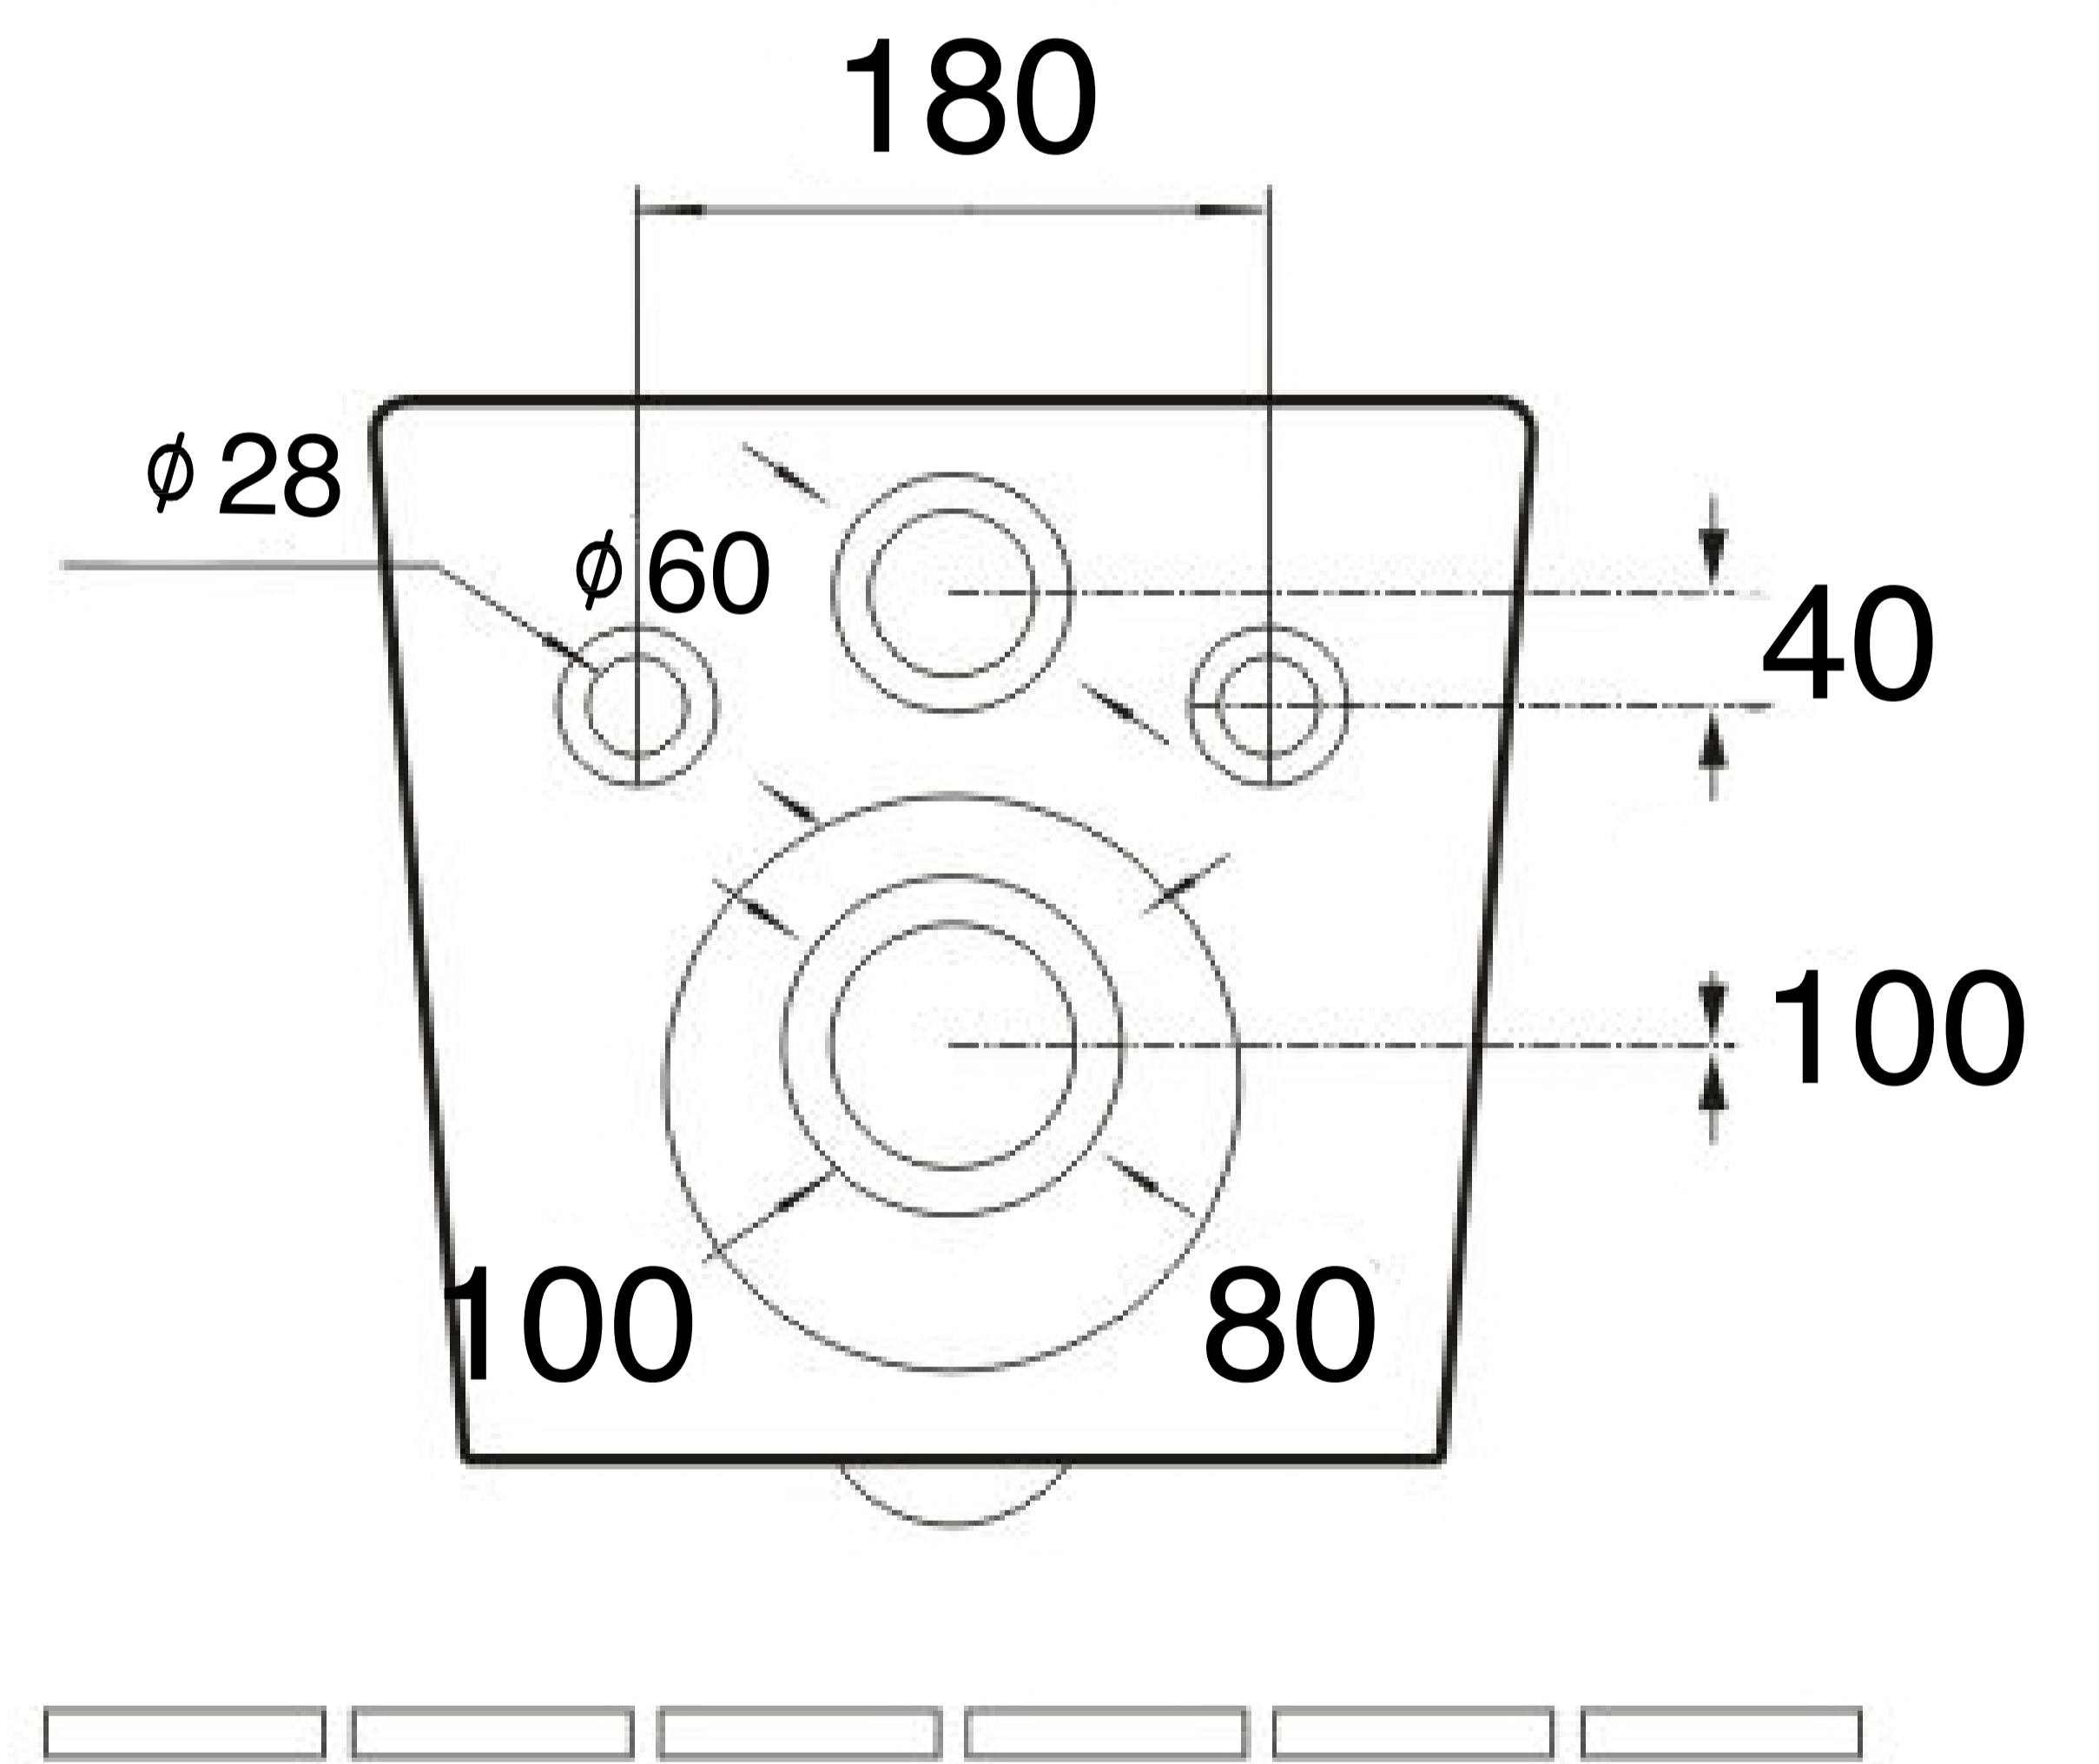

Rimless WC with Slim UF Seat Cover

Product Code : 1851

Technical Drawing

All dimension are in **mm**